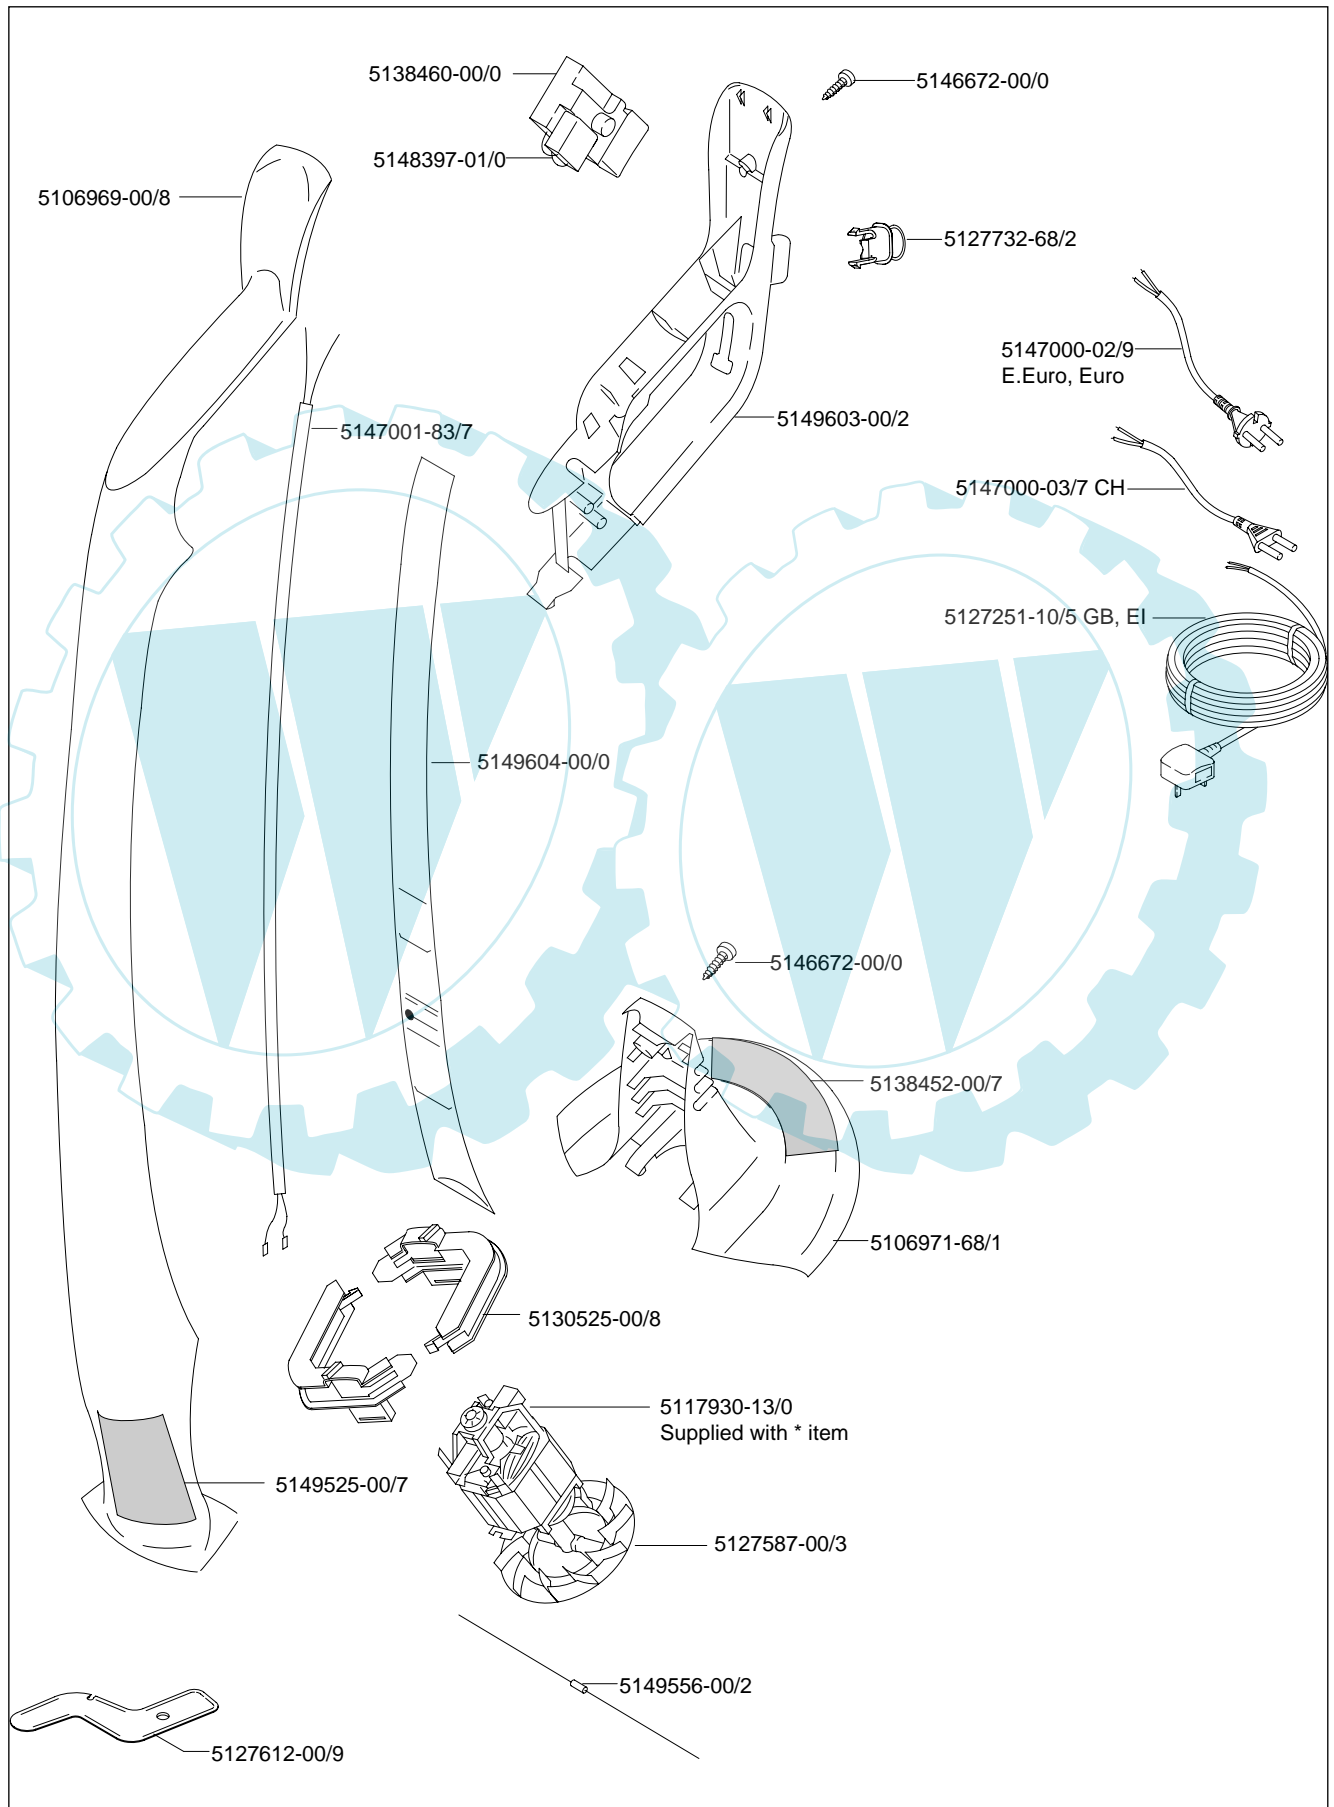

**MODEL Minitrim**

9648567-22  
CH

9648567-25  
GB,EI

9648567-67  
E.Euro

9648567-86  
W. Euro

**ILLUSTRATED PARTS LIST**

## Mini-Trim

Lightweight, easy to use grass trimmer with twin line cutting system

- 
- Lightweight trimmer with wrist support for added comfort.
  - Durable twin line cutting system.
  - Protector guard for added safety.
  - Simple clip in and out replacement line cutting system.

### Features

Cutting Width .....	20 cm
Motor Power .....	230 W
Cutting Line .....	20 Replacement lines
Edging Facility .....	No
Carton Dimensions .....	960x210x230 mm
Weight (Unpacked) .....	1.6 Kg
Weight (Packed) .....	2.9 Kg